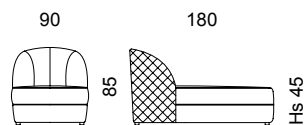

DIVANI E POLTRONE / SOFAS AND ARMCHAIRS

CHARLOTTE

DORMEUSE

SCHEDA TECNICA *TECHNICAL SHEET*

DV HOME
COLLECTION

ITALIAN LUXURY BRAND

Articolo / Article: **CHARLOTTE DORMEUSE / CHARLOTTE DORMEUSE**
 Peso / Weight: **kg. 65,00** - Volume / Volume **MC 1,80**
 Tessuto / Fabric: **mt 10,00** - Pelle / Leather: **M² 20,00**