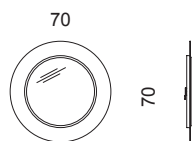

SPECCHIERE / MIRRORS

ENVY CIRCLE

SCHEDA TECNICA *TECHNICAL SHEET*

DV HOME
COLLECTION

ITALIAN LUXURY BRAND

Articolo / Article: **ENVY CIRCLE SPECCHIERA / ENVY CIRCLE MIRROR**
 Peso / Weight: **kg. 35,00**
 Volume / Volume **MC 0,10**

Descrizione / Description

Struttura in multistrati, cornice in acciaio inox lucido spazzolato. Specchio naturale bisellato mm 4.
Multilayered structure, Shining stainless steel frame. Natural bevelled mirror mm 4.

Struttura in multistrati, cornice in acciaio inox finitura: antique bronze saten/shaded glossy/shaded saten/cromo black. Specchio naturale bisellato mm 4.
Multilayered structure, Stainless steel frame finishing: antique bronze saten/shaded glossy/shaded saten/cromo black. Natural bevelled mirror mm 4.

Articolo / Article: **ENVY CIRCLE SPECCHIERA / ENVY CIRCLE MIRROR**
 Peso / Weight: **kg. 45,00**
 Volume / Volume **MC 0,20**

Descrizione / Description

Struttura in multistrati, cornice in acciaio inox lucido spazzolato. Specchio naturale bisellato mm 4.
Multilayered structure, Shining stainless steel frame. Natural bevelled mirror mm 4.