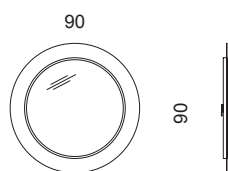

SPECCHIERE / MIRRORS

ENVY CIRCLE

SCHEDA TECNICA *TECHNICAL SHEET*

DV HOME
COLLECTION

ITALIAN LUXURY BRAND

Articolo / Article: **ENVY CIRCLE SPECCHIERA / ENVY CIRCLE MIRROR**
 Peso / Weight: **kg. 35,00**
 Volume / Volume **MC 0,10**

Descrizione / Description

Struttura in multistrati, cornice in acciaio inox lucido spazzolato. Specchio naturale bisellato mm 4.
Multilayered structure, Shining stainless steel frame. Natural bevelled mirror mm 4.

Struttura in multistrati, cornice in acciaio inox finitura: antique bronze saten/shaded glossy/shaded saten/cromo black. Specchio naturale bisellato mm 4.
Multilayered structure, Stainless steel frame finishing: antique bronze saten/shaded glossy/shaded saten/cromo black. Natural bevelled mirror mm 4.

Articolo / Article: **ENVY CIRCLE SPECCHIERA / ENVY CIRCLE MIRROR**
 Peso / Weight: **kg. 45,00**
 Volume / Volume **MC 0,20**

Descrizione / Description

Struttura in multistrati, cornice in acciaio inox lucido spazzolato. Specchio naturale bisellato mm 4.
Multilayered structure, Shining stainless steel frame. Natural bevelled mirror mm 4.